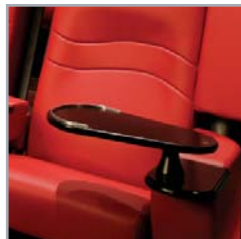

SV 1900 VENETIAN

INTEGRATED WOOD
FOOD & BEVERAGE TRAY

OPTIONAL ROCKER MECHANISM
FOR BACK AND SEAT MOTION

EXTRA WIDE
SCULPTED OUTERBACKS

THE LUXURY SERIES

SV 1900 VENETIAN

BACK PITCH - 30°

	INCHES	MM
A	37 3/4	945
B	35	890
C	24 1/2	620
D	48 1/2	1230
E	42	1069
F	18	457
G	53	1353
H	18 7/8	480
I	70	1780
J	5	127

Minimum row spacing 72" (1829 mm)

FEATURES AND BENEFITS

- Wide, comfortable seat cushions
- Retractable center arm console

- Back panels surfaced with select wood veneers or fully upholstered finish
- Optional Swivel Beverage and Snack Table

- Strong, single pedestal support for ease of maintenance and cleaning under chair
- Beverage holder integrated into elegant food & beverage table