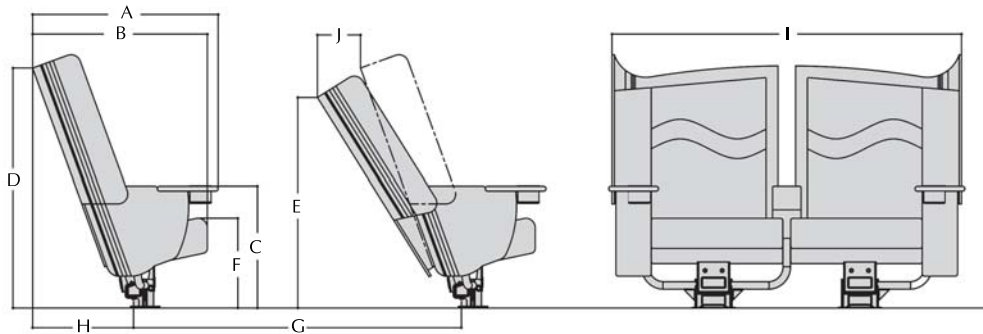

SV 1900 VENETIAN

INTEGRATED WOOD
FOOD & BEVERAGE TRAY

OPTIONAL ROCKER MECHANISM
FOR BACK AND SEAT MOTION

EXTRA WIDE
SCULPTED OUTERBACKS

THE LUXURY SERIES

SV 1900 VENETIAN

BACK PITCH - 30°

	INCHES	MM
A	37 3/4	945
B	35	890
C	24 1/2	620
D	48 1/2	1230
E	42	1069
F	18	457
G	53	1353
H	18 7/8	480
I	70	1780
J	5	127

Minimum row spacing 72" (1829 mm)

FEATURES AND BENEFITS

- Wide, comfortable seat cushions
- Retractable center arm console

- Back panels surfaced with select wood veneers or fully upholstered finish
- Optional Swivel Beverage and Snack Table

- Strong, single pedestal support for ease of maintenance and cleaning under chair
- Beverage holder integrated into elegant food & beverage table