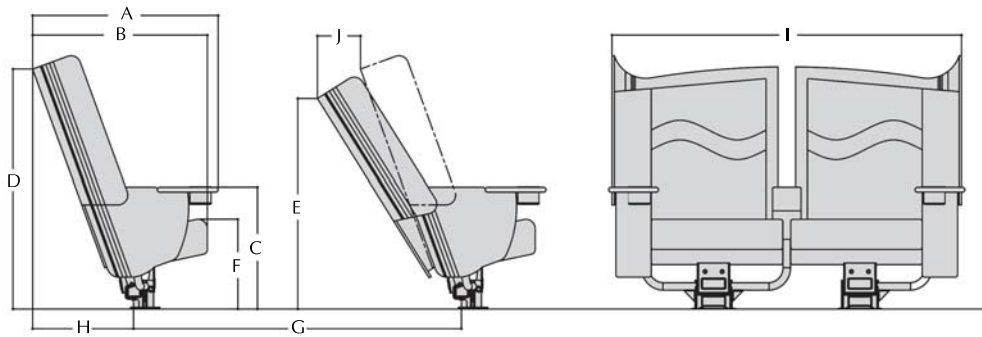

SV 1500 VENETIAN

INTEGRATED WOOD
FOOD & BEVERAGE TRAY

OPTIONAL ROCKER MECHANISM
FOR BACK AND SEAT MOTION

EXTRA WIDE
SCULPTED OUTERBACKS

THE LUXURY SERIES

SV 1500 VENETIAN

BACK PITCH - 30°

	INCHES	MM
A	37 3/4	945
B	35	890
C	24 1/2	620
D	48 1/2	1230
E	42	1069
F	18	457
G	53	1353
H	18 7/8	480
I	70	1780
J	5	127

Minimum row spacing 72" (1829 mm)

FEATURES AND BENEFITS

- Optional square back design
- Side Table or Table with optional beverage holder
- Retractable center arm console

- Back panels surfaced with select wood veneers or fully upholstered finish
- Contoured privacy panels on chair backs

- Strong, single pedestal support for ease of maintenance and cleaning under chair
- Beverage holder integrated into elegant food & beverage table