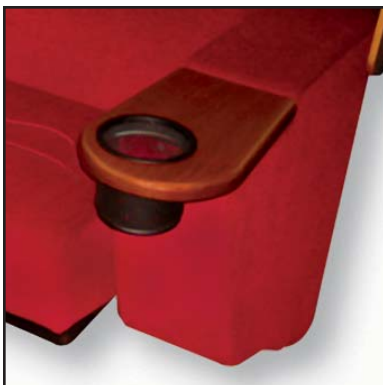

SV 1500 VENETIAN

INTEGRATED WOOD
FOOD & BEVERAGE TRAY

OPTIONAL ROCKER MECHANISM
FOR BACK AND SEAT MOTION

EXTRA WIDE
SCULPTED OUTERBACKS

THE LUXURY SERIES

SV 1500 VENETIAN

BACK PITCH - 30°

	INCHES	MM
A	37 3/4	945
B	35	890
C	24 1/2	620
D	48 1/2	1230
E	42	1069
F	18	457
G	53	1353
H	18 7/8	480
I	70	1780
J	5	127

Minimum row spacing 72" (1829 mm)

FEATURES AND BENEFITS

- Optional square back design
- Side Table or Table with optional beverage holder
- Retractable center arm console

- Back panels surfaced with select wood veneers or fully upholstered finish
- Contoured privacy panels on chair backs

- Strong, single pedestal support for ease of maintenance and cleaning under chair
- Beverage holder integrated into elegant food & beverage table