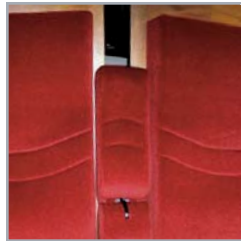

SV 1500 VENETIAN

INTEGRATED WOOD
FOOD & BEVERAGE TRAY

OPTIONAL ROCKER MECHANISM
FOR BACK AND SEAT MOTION

EXTRA WIDE
SCULPTED OUTERBACKS

THE LUXURY SERIES

SV 1500 VENETIAN

BACK PITCH - 30°

	INCHES	MM
A	37 3/4	945
B	35	890
C	24 1/2	620
D	48 1/2	1230
E	42	1069
F	18	457
G	53	1353
H	18 7/8	480
I	70	1780
J	5	127

Minimum row spacing 72" (1829 mm)

FEATURES AND BENEFITS

- Optional square back design
- Side Table or Table with optional beverage holder
- Retractable center arm console

- Back panels surfaced with select wood veneers or fully upholstered finish
- Contoured privacy panels on chair backs

- Strong, single pedestal support for ease of maintenance and cleaning under chair
- Beverage holder integrated into elegant food & beverage table