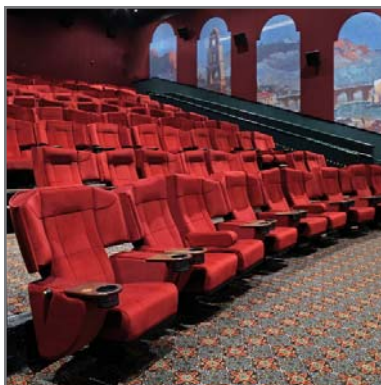

SP 1900 PALERMO

INTEGRATED WOOD
FOOD & BEVERAGE TRAY

MUVICO BOYTON BEACH

RETRACTABLE CENTER
CONSOLE ARMREST

THE LUXURY SERIES

SP 1900 PALERMO

BACK PITCH - 30°

	INCHES	MM
A	33	838
B	30 5/8	778
C	24 3/8	619
D	42 3/4	1086
F	17 1/2	445
G	39 5/8	1006
I	17 3/8	441
J	63	1600
K	6	152

Recommended row spacing 48" (1219 mm)
 Minimum row spacing 46" (1168 mm)

FEATURES AND BENEFITS

- Contemporary back upholstery stitch detail
- Wrap around privacy panels

- Optional Rocker Mechanism for Back and Seat Motion

- Strong, single pedestal support for ease of maintenance and cleaning under chair
- Drink holder integrated into elegant food & beverage table