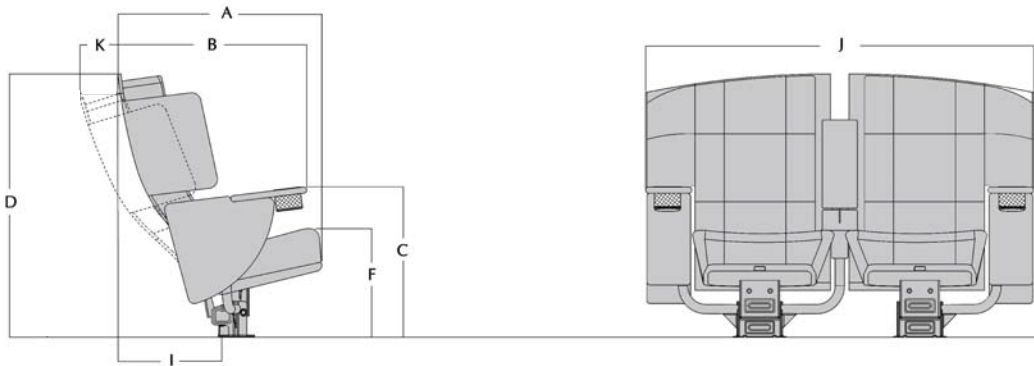

SP 1900 PALERMO

INTEGRATED WOOD
FOOD & BEVERAGE TRAY

MUVICO BOYTON BEACH

RETRACTABLE CENTER
CONSOLE ARMREST

THE LUXURY SERIES

SP 1900 PALERMO

BACK PITCH - 30°

	INCHES	MM
A	33	838
B	30 5/8	778
C	24 3/8	619
D	42 3/4	1086
F	17 1/2	445
G	39 5/8	1006
I	17 3/8	441
J	63	1600
K	6	152

Recommended row spacing 48" (1219 mm)
 Minimum row spacing 46" (1168 mm)

FEATURES AND BENEFITS

- Contemporary back upholstery stitch detail
- Wrap around privacy panels

- Optional Rocker Mechanism for Back and Seat Motion

- Strong, single pedestal support for ease of maintenance and cleaning under chair
- Drink holder integrated into elegant food & beverage table