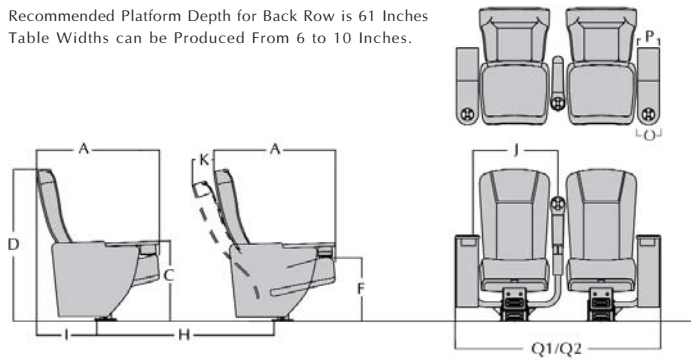

SL 1900 EMPIRE VIP

INTEGRATED WOOD
FOOD & BEVERAGE TRAY

EXTRA WIDE SCULPTED
OUTER BACKS

RETRACTABLE CENTER
CONSOLE ARMREST

THE LUXURY SERIES

SL 1900 EMPIRE VIP

Recommended Platform Depth for Back Row is 61 Inches
Table Widths can be Produced From 6 to 10 Inches.

Recommended row spacing 48"+ (1219 mm+)
Minimum row spacing 46" (1169 mm)

CHAIR WIDTHS		
	INCHES	MM
J	24	610
	25	635
	26	660

	INCHES	MM
A	34	864
C	24	610
D	42	1067
F	17 1/2	445
H	48	1219
I	16 1/2	419
K	6	152
O	8	203
	10	254
P	6	152
	8	203
Q ¹	57 TO	1448
	63	1600
(WITH 6 INCH PANEL AND 8 INCH TABLE)		
Q ²	62 TO	1575
	66	1676
(WITH 8 INCH PANEL AND 10 INCH TABLE)		

FEATURES AND BENEFITS

- Contemporary back upholstery stitch detail
- Generous aisle panel console

- Optional Rocker Mechanism for Back and Seat Motion

- Strong, single pedestal support for ease of maintenance and cleaning under chair
- Drink holder integrated into elegant food & beverage table