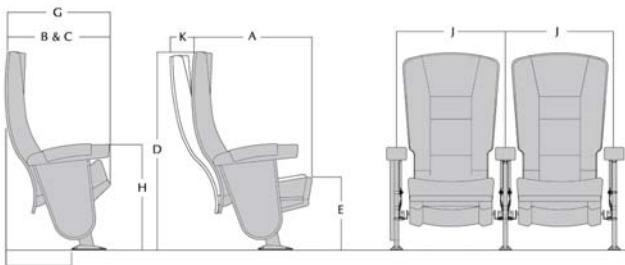

SEATING CONCEPTS

EMPIRE SERIES

SE 900

OPTIONAL BACK MOTION

WIDE FLARED CUSHIONS
FOR PATRON COMFORT

OPTIONAL RETRACTABLE
ARMREST

EMPIRE SERIES

SE 900

BACK PITCH - 30°		
	INCHES	MM
A	32 1/4	819
B	25 1/8	638
C	26 1.8	664
D	39	990
	41	1041
	43	1092
E	17 1/2	445
G	29	737
H	25 1/4	641

CHAIR WIDTHS		
	INCHES	MM
I	21	533
	22	559
	23	584
	24	610
	25	635
	26	661

FEATURES AND BENEFITS

- Aisle Panel encapsulated in steel to protect finish
- Outerback surfaced with plastic laminate or injection molded plastic for ease of cleaning and maintenance

- Extra Wide Sculpted Backs and Seats
- Cold molded contoured foam for superior comfort and cushion lifespan
- Industry exclusive four-inch foam crown on seat foam