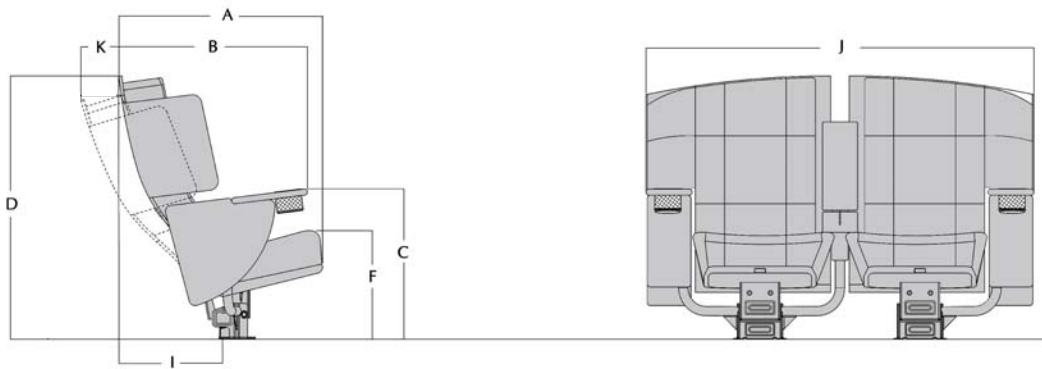

SE 1900 PALERMO

INTEGRATED WOOD
FOOD & BEVERAGE TRAY

MUVICO BOYTON BEACH

RETRACTABLE CENTER
CONSOLE ARMREST

THE LUXURY SERIES

SE 1900 PALERMO

BACK PITCH - 30°

	INCHES	MM
A	35 1/4	895
B	34 3/4	883
C	24 1/2	622
D	42 1/2	1080
F	17 1/2	445
I	17 1/2	445
J	63	1600
K	6	152

Recommended row spacing 48" (1219 mm)
 Minimum row spacing 46" (1168 mm)

FEATURES AND BENEFITS

- Contemporary back upholstery stitch detail
- Wrap around privacy panels

- Optional Rocker Mechanism for Back and Seat Motion