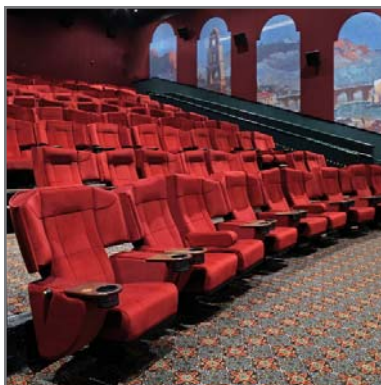

SE 1900 PALERMO

INTEGRATED WOOD
FOOD & BEVERAGE TRAY

MUVICO BOYTON BEACH

RETRACTABLE CENTER
CONSOLE ARMREST

THE LUXURY SERIES

SE 1900 PALERMO

BACK PITCH - 30°

	INCHES	MM
A	35 1/4	895
B	34 3/4	883
C	24 1/2	622
D	42 1/2	1080
F	17 1/2	445
I	17 1/2	445
J	63	1600
K	6	152

Recommended row spacing 48" (1219 mm)
 Minimum row spacing 46" (1168 mm)

FEATURES AND BENEFITS

- Contemporary back upholstery stitch detail
- Wrap around privacy panels

- Optional Rocker Mechanism for Back and Seat Motion

- Drink holder integrated into elegant food & beverage table
- Optional swivel beverage and snack table