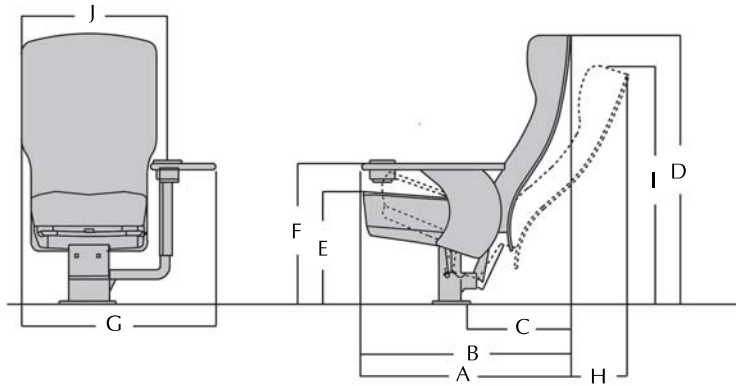

SE 1500 SEQUOIA

INTEGRATED WOOD
FOOD & BEVERAGE TRAY

GENEROUS CENTER
CONSOLE ARMREST

EXTRA WIDE
SCULPTED OUTERBACKS

THE LUXURY SERIES

SE 1500 SEQUOIA

Recommended row spacing 48" (1219 mm)
 Minimum row spacing 46" (1169 mm)

BACK PITCH - 30°

	INCHES	MM
A	32 1/2	826
B	32 1/2	826
C	16 9/16	420
D	42 3/4	1085
E	17 3/8	440
F	23	583
G	31 11/16	805
H	9 1/4	235
I	37 9/16	954

CHAIR WIDTHS

	INCHES	MM
J	21	533
	22	559
	23	584
	24	610

FEATURES AND BENEFITS

- Contemporary back upholstery stitch detail
- Generous center arm console

- Cold molded foam on back cushion for superior comfort
- Serpentine spring support system for patron comfort

- Strong, single pedestal support for ease of maintenance and cleaning under chair
- Drink holder integrated into elegant food & beverage table