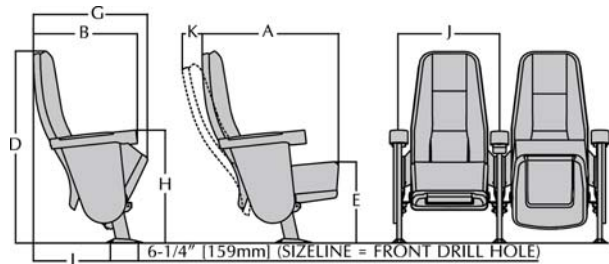

BG 800 DESIGNER

BG 800M DESIGNER

800 SERIES

BG 800/BG 800M DESIGNER (40")

BG 830/BG 830M DESIGNER (42")

BG 840 DESIGNER (44")*

*44" HEIGHT NOT AVAILABLE IN MODEL BG 800M

BACK PITCH

	30°		25°		20°	
	INCHES	MM	INCHES	MM	INCHES	MM
A	31 1/2"	800	29 1/4"	743	27"	686
B	25 1/4"	641	23 1/4"	591	21"	533
D	39"	991	40"	1016	41"	1016
	41 1/2"	1054	42 1/2"	1080	43 1/2"	1105
	43"	1092	44"	1118	45"	1143
E	17 1/2"	445	17 1/2"	445	17 1/2"	445
G	25 1/2"	648	23 3/4"	603	22 1/4"	565
H	24 1/2"	622	24 1/2"	622	24 1/2"	622
I	19 3/4"	502	17 1/4"	438	14 1/2"	368
K	5"	127	5"	127	5"	127

Recommended row spacing 46" (1168 mm)

Minimum row spacing 42" (1097 mm)

NOTE: Displayed dimensions based on BG 800 Model. For BG 830 and BG 840 Models, please contact Seating Concepts.

CHAIR WIDTHS

	INCHES		MM		INCHES		MM	
	INCHES	MM	INCHES	MM	INCHES	MM	INCHES	MM
J	21"	533	22"	559	23"	584		
	24"	610						

- Round Hood aisle light
- Louvered Plate aisle light
- LED aisle light

- Rectangular seat number plate
- Rectangular armrest plate
- Round row aisle panel plate
- Embroidered seat identification

- Injection molded outerback
- Rocker mechanism for back motion
- Retractable armrest option