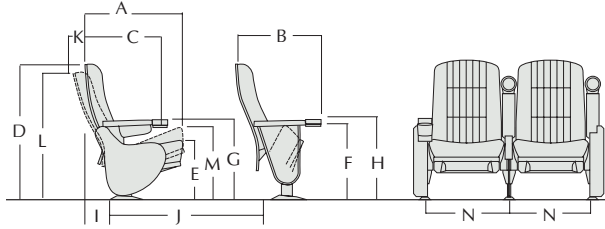

# 900 SERIES

BG 900 EPIC (40")  
 BG 930 EPIC (42")  
 BG 940 EPIC (44")

Recommended row spacing 46" (1168 mm)  
 Minimum row spacing 42" (1097 mm)  
 NOTE: Displayed dimensions based on BG 900 Model. For BG 930 and BG 940 Models, please contact Seating Concepts.

## BACK PITCH

	30°		25°		20°	
	INCHES	MM	INCHES	MM	INCHES	MM
A	32 1/4"	819	30"	762	27 3/4"	705
B	25 1/8"	628	22 7/8"	581	20 5/8"	524
C	26 1/8"	664	23 7/8"	606	21 5/8"	551
D	39 1/2"	1003	40 1/2"	1028	41 1/2"	1054
	41 1/2"	1054	42 1/2"	1079	43 1/2"	1105
	43"	1092	44"	1118	45"	1143
E	17 1/2"	441	17 1/2"	441	17 1/2"	441
F	23 1/4"	591	23 1/4"	591	23 1/4"	591
G	25 1/4"	641	25 1/4"	641	25 1/4"	641
H	25"	635	25"	635	25"	635
I	19"	483	16 3/4"	425	14 1/2"	368
J	46"	1168	46"	1168	46"	1168
K	4"	102	4"	102	4"	102
L	35 7/8"	911	37 1/2"	926	39 5/8"	981
M	20 1/2"	521	20 1/2"	521	20 1/2"	521