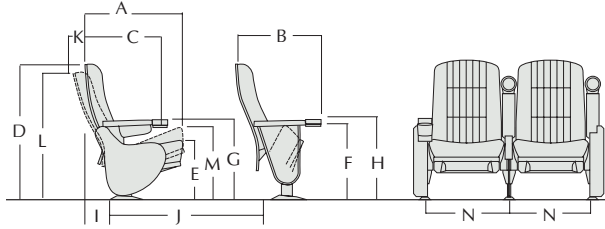

SEATING CONCEPTS

900 SERIES

BG 930 EPIC

CINEMARK LEGACY

REGAL ENTERTAINMENT
JACK LONDON 9

MUVICO EGYPTIAN

900 SERIES

BG 900 EPIC (40")
 BG 930 EPIC (42")
 BG 940 EPIC (44")

Recommended row spacing 46" (1168 mm)
 Minimum row spacing 42" (1097 mm)
 NOTE: Displayed dimensions based on BG 900 Model. For BG 930 and BG 940 Models, please contact Seating Concepts.

BACK PITCH

	30°		25°		20°	
	INCHES	MM	INCHES	MM	INCHES	MM
A	32 1/4"	819	30"	762	27 3/4"	705
B	25 1/8"	628	22 7/8"	581	20 5/8"	524
C	26 1/8"	664	23 7/8"	606	21 5/8"	551
D	39 1/2"	1003	40 1/2"	1028	41 1/2"	1054
	41 1/2"	1054	42 1/2"	1079	43 1/2"	1105
	43"	1092	44"	1118	45"	1143
E	17 1/2"	441	17 1/2"	441	17 1/2"	441
F	23 1/4"	591	23 1/4"	591	23 1/4"	591
G	25 1/4"	641	25 1/4"	641	25 1/4"	641
H	25"	635	25"	635	25"	635
I	19"	483	16 3/4"	425	14 1/2"	368
J	46"	1168	46"	1168	46"	1168
K	4"	102	4"	102	4"	102
L	35 7/8"	911	37 1/2"	926	39 5/8"	981
M	20 1/2"	521	20 1/2"	521	20 1/2"	521

CHAIR WIDTHS

	INCHES		MM		INCHES		MM	
	INCHES	MM	INCHES	MM	INCHES	MM	INCHES	MM
N	21"	533	22"	559	23"	584		
	24"	610						

FEATURES AND BENEFITS

- Retractable center armrests
- Smooth back and seat rocker or lounger engineering
- Injection molded outerback with textured surface for ease of cleaning and maintenance

- Upholstered insert surface option on cupholder
- Standard injection molded surface on cupholder
- Euro style upholstered cupholder option

- Cold molded foam for superior comfort and cushion lifespan
- Contoured surface for optimal comfort
- Industry exclusive four-inch foam crown on flared seat foam