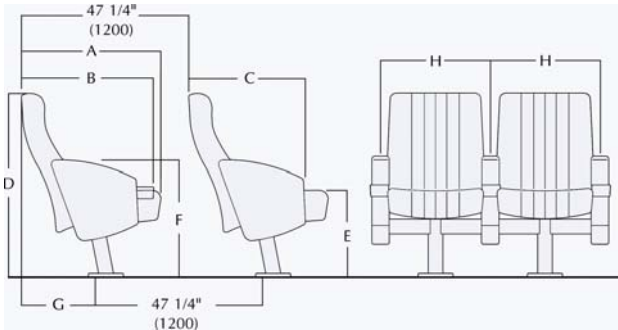

BACK PITCH - 20°

	INCHES	MM
A	33 1/2"	851
B	31"	787
C	26"	660
D	40"	1016
	42"	1067
E	17 1/2"	445
F	24"	610
G	10"	254

CHAIR WIDTHS

	INCHES	MM
H	21"	533
	22"	559
	23"	584
	24"	610

Recommended row spacing 47 1/4" (1200 mm)
 Minimum row spacing 46" (1169 mm)