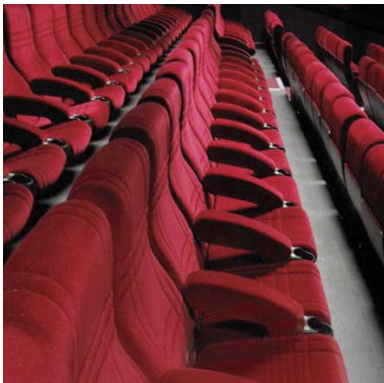

THE MOVIES @ DUNDRUM