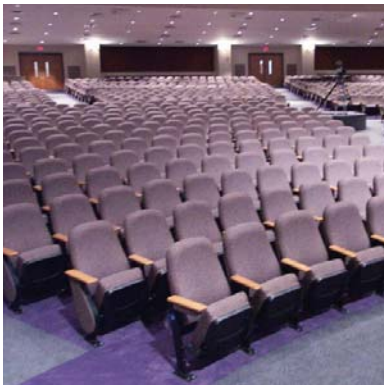

SEATING CONCEPTS

300 SERIES

BY 350 TEARDROP
BY 360 MERIDIAN

BY 360 MERIDIAN

NEW BIRTH MISSIONARY
BAPTIST CHURCH

BY 350 TEARDROP

BIBLE BASED
FELLOWSHIP CHURCH

300 SERIES

BY 350 TEARDROP
BY 360 MERIDIAN

Recommended row spacing 40" (1016 mm)
Minimum row spacing 37 1/4" (946 mm)

BACK PITCH

	30°		25°		20°	
	INCHES	MM	INCHES	MM	INCHES	MM
A	31 1/2"	800	30"	762	28 1/2"	724
B	26 1/4"	667	24 3/4"	629	23 1/4"	591
C	24"	610	22 1/2"	572	21"	533
D (T)	35"	889	36"	914	36 3/4"	933
(M)	37 1/2"	952	38 1/2"*	978	39 1/4"	997
E	17 1/2"	445	17 1/2"	445	17 1/2"	445
F	35 7/8"	911	34 3/8"	873	32 7/8"	835
G	28 5/8"	727	27 1/8"	689	25 5/8"	651
H	26 3/4"	679	25 1/4"	641	23 3/4"	603
I	24 1/4"	616	24 1/4"	616	24 1/4"	616
J	16"	406	14 1/2"	368	13"	330