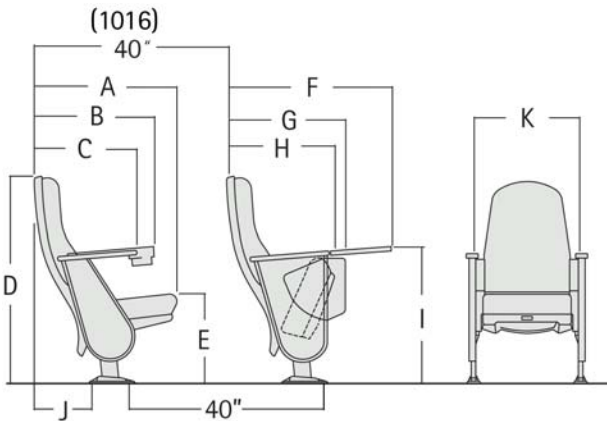

BY 350 TEARDROP
BY 360 MERIDIAN

Recommended row spacing 40" (1016 mm)
Minimum row spacing 37 1/4" (946 mm)

BACK PITCH

	30°		25°		20°	
	INCHES	MM	INCHES	MM	INCHES	MM
A	31 1/2"	800	30"	762	28 1/2"	724
B	26 1/4"	667	24 3/4"	629	23 1/4"	591
C	24"	610	22 1/2"	572	21"	533
D (T)	35"	889	36"	914	36 3/4"	933
(M)	37 1/2"	952	38 1/2"*	978	39 1/4"	997
E	17 1/2"	445	17 1/2"	445	17 1/2"	445
F	35 7/8"	911	34 3/8"	873	32 7/8"	835
G	28 5/8"	727	27 1/8"	689	25 5/8"	651
H	26 3/4"	679	25 1/4"	641	23 3/4"	603
I	24 1/4"	616	24 1/4"	616	24 1/4"	616
J	16"	406	14 1/2"	368	13"	330

* 40" (1016 MM) for rocker and lounge option on BY 360 Meridian

CHAIR WIDTHS

	INCHES		MM		INCHES		MM	
	INCHES	MM	INCHES	MM	INCHES	MM	INCHES	MM
K	19"	482	20"	508	21"	533		
	22"	559	23"	584				

Note: Inclusion of chair accessories may affect final dimensions.