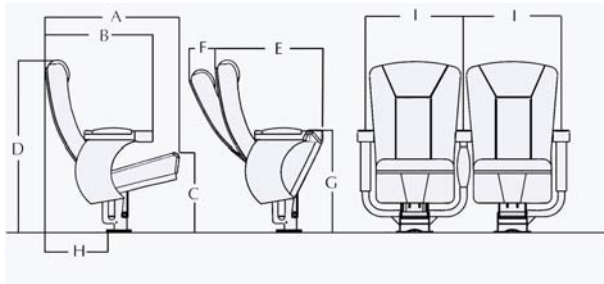

SEATING CONCEPTS

1500 SERIES

BD 1500 EMPIRE

PULL UP CENTER  
ARMREST TO STOW

SPANNER CUSHION LIFTS INTO  
PLACE BETWEEN SEAT CUSHIONS

BG 1500

## BD 1500 EMPIRE

Recommended row spacing 48" (1219 mm)  
 Minimum row spacing 46" (1169 mm)

### BACK PITCH - 30°

	INCHES	MM
A	32 1/2	826
B	27 3/4	705
C	17 1/2	445
D	40	1016
	42	1067
	44	1118
E	26 1/4"	667
F	6	152
G	23 1/2	597
H	16 1/2	419