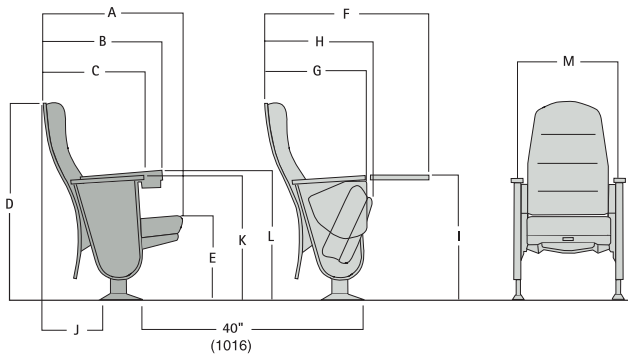

SEATING CONCEPTS

1300 SERIES

SH 1300 HORIZON
SP 1300 PALLADIUM

SP 1300 PALLADIUM

KEITH MIDDLE SCHOOL

FIRST BAPTIST CHURCH
OF JENSEN BEACH

LIFE CHANGERS
INTERNATIONAL CHURCH

1300 SERIES

SH 1300 HORIZON
SP 1300 PALLADIUM

Recommended row spacing 40" (1016 mm)
Minimum row spacing 37" (940 mm)

BACK PITCH

	30°		25°		20°	
	INCHES	MM	INCHES	MM	INCHES	MM
A	31"	787	29 1/2"	749	28"	711
B	25"	635	24"	610	23"	584
C	23 1/4"	591	21 3/4"	552	20 1/2"	521
D (H)	33 1/2"	851	34 1/2"	864	34 3/4"	883
(P)	35 1/4"	895	36 "	914	36 1/2"	927
E	17 1/2"	445	17 1/2"	445	17 1/2"	445
F	33"	838	32"	813	31"	787
G	26"	660	25"	635	24"	610
H	26 1/2"	673	25"	635	23 1/2"	597
I	24 1/2"	622	24 1/2"	622	24 1/2"	622
J	16 1/4"	413	15"	381	13 1/2"	343
K	23"	584	23"	584	23"	584
L	24"	610	24"	610	24"	610

CHAIR WIDTHS

	INCHES	MM	INCHES	MM	INCHES	MM
M	19"	482	20"	508	21"	533
	22"	559	23"	584		

Note: Inclusion of chair accessories may affect final dimensions.

FEATURES AND BENEFITS

- Injection molded outerback with textured surface for ease of maintenance
- Optional outerback surfaced with wood veneer or plastic laminate material
- Optional upholstered outerback