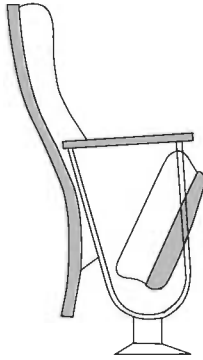

Carminé on Mahogany
100 080 0906

Black Ebonized on Mahogany
100 100 0906

Sherill Walnut on Oak
300 070 1206

Clear Coat on Oak
300 040 0906

SELECTED FINISHES SYNOPSIS

Project Name
Chair Model Selected
Company
Authorized Signature
Telephone
Facsimile

Injection Molded Components

Selection - Outerback

Selection - Armrest

Selection - Seat Pan

Wood Veneer Components

Selection - Outerback

Selection - Aisle
Panel Insert

Selection - Wood Seat
Shell